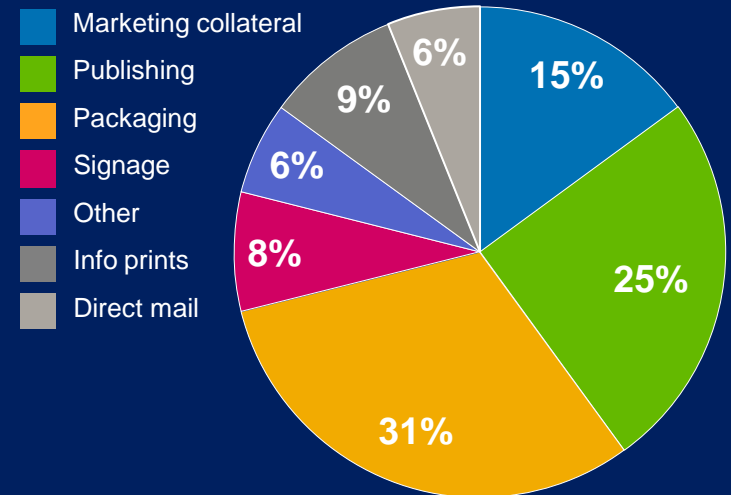

In-house printing:

- Print –On-Demand
- Print volumes you need
- Keep content confidential
- Managed Environment