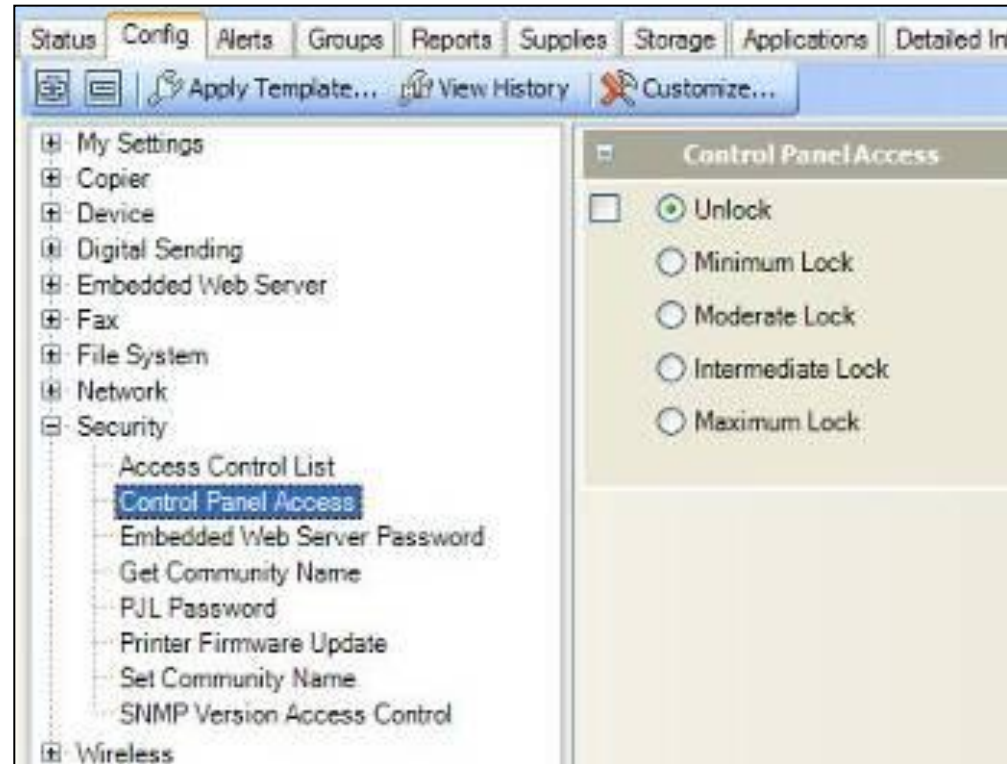

Security Features

- Secure disk erase
  - Secure information on the HDD
- Control panel lock
  - Prevent unauthorized changes
- EWS multilevel access
  - Define two levels of access
- Disable interfaces
  - Disable unused connectivity options USB, Firewire or On-board Gigabit Ethernet