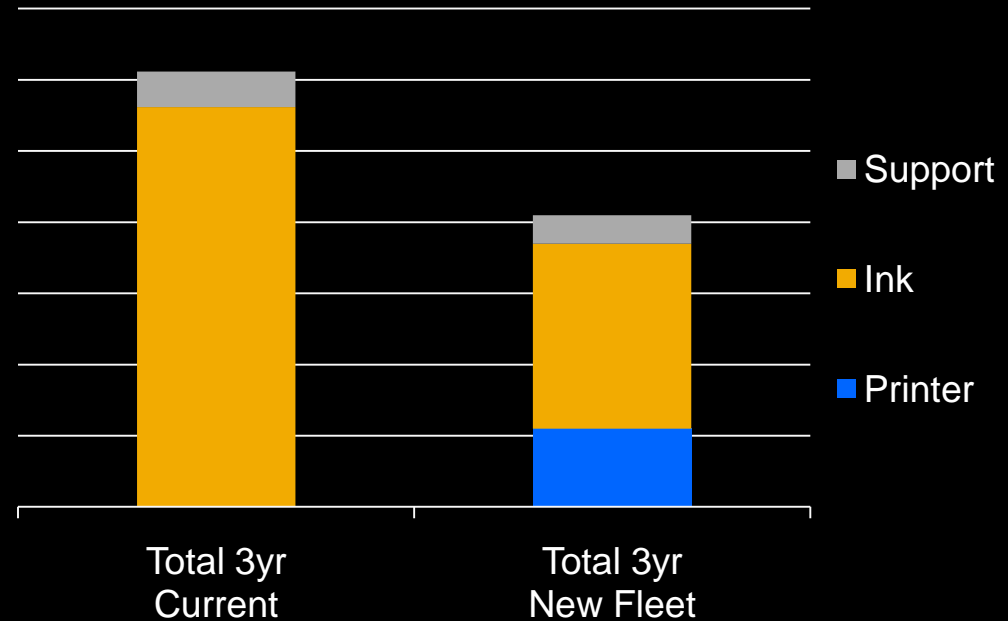

Higher Cost Savings – Improve TCO

Drivers of Savings:

Reduce total costs up to 33% by integrating large-format printers into the existing managed printing environment

- **Cost Per Page**
- **Productivity**
- **Remote Management**
- **Energy saving**
- **Workflow solutions**

03/03/09

HP Confidential

- USB connection
- PC Processing
- No Management
- Obsolete Technology
- High maintenance
- Application & OS incompatibility

- Network connection (GB)
- On-board Processing
- Remote Management
- Current Technology
- Low maintenance (MIDS)
- Compatible with latest Applications & OS's