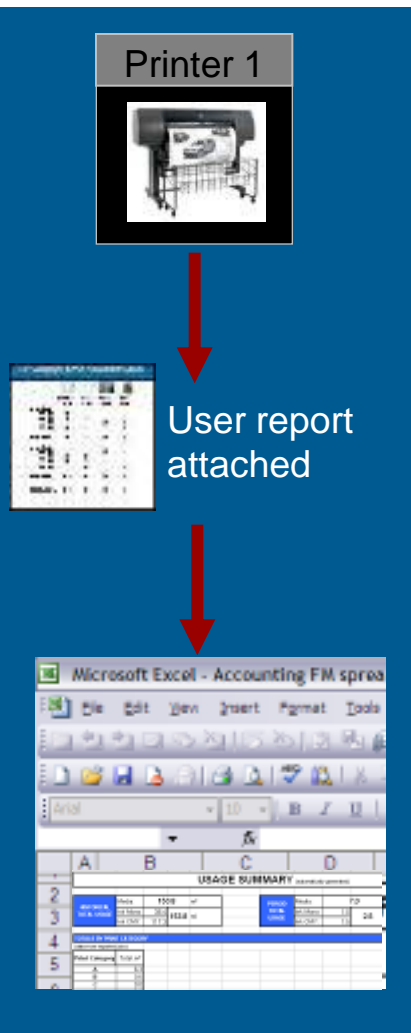

Print from **MS Office 2007** (Excel, Powerpoint, Word)

Print from **USB/DVD/Windows**

Print **Email Attachment** (Outlook)

Size & Rotation

Advanced settings

Real Preview

- Advanced settings: Watermark, Account ID, Collate
- Free downloadable, auto-update
- SW in EFIGS/Port/Cat/JP/Kor/Tr-Ch/Si-Ch/Rus

HP Designjet Accounting Tool 3.0

1. The printer sends you an email with attachment

2. Save the attachment

3. Open the accounting file in Excel template and view

Easy reporting of the advanced usage data of Designjet portfolio for: