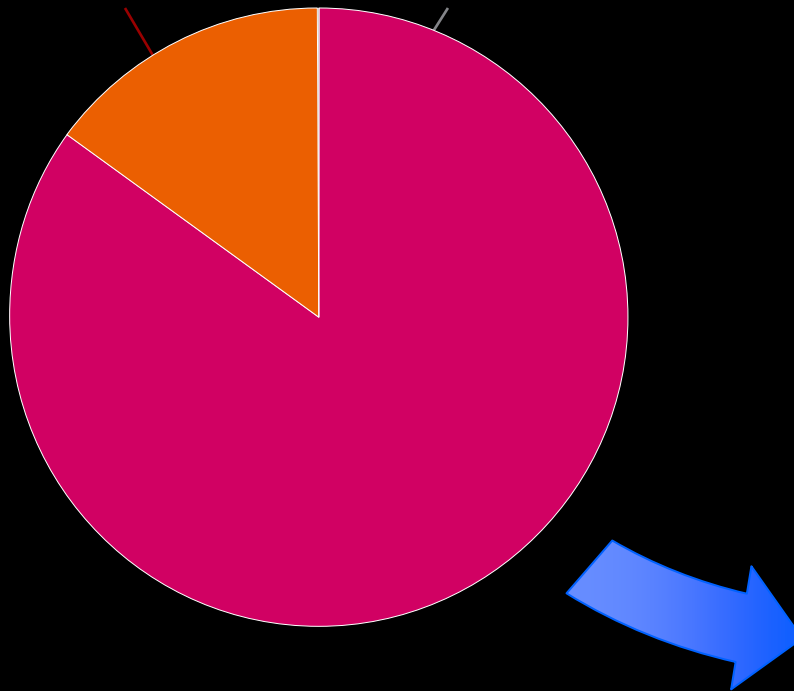

Innovated HP Graphic Solutions

Prof André K. Economou
Solutions Architect, IPG Large Format, APJ

Where is the print volume consumed?

Graphics represents 85% of the total **\$781B** in page value (2010)

Home, Office, Photo 15% (\$118B) Graphics 85% (\$663B)