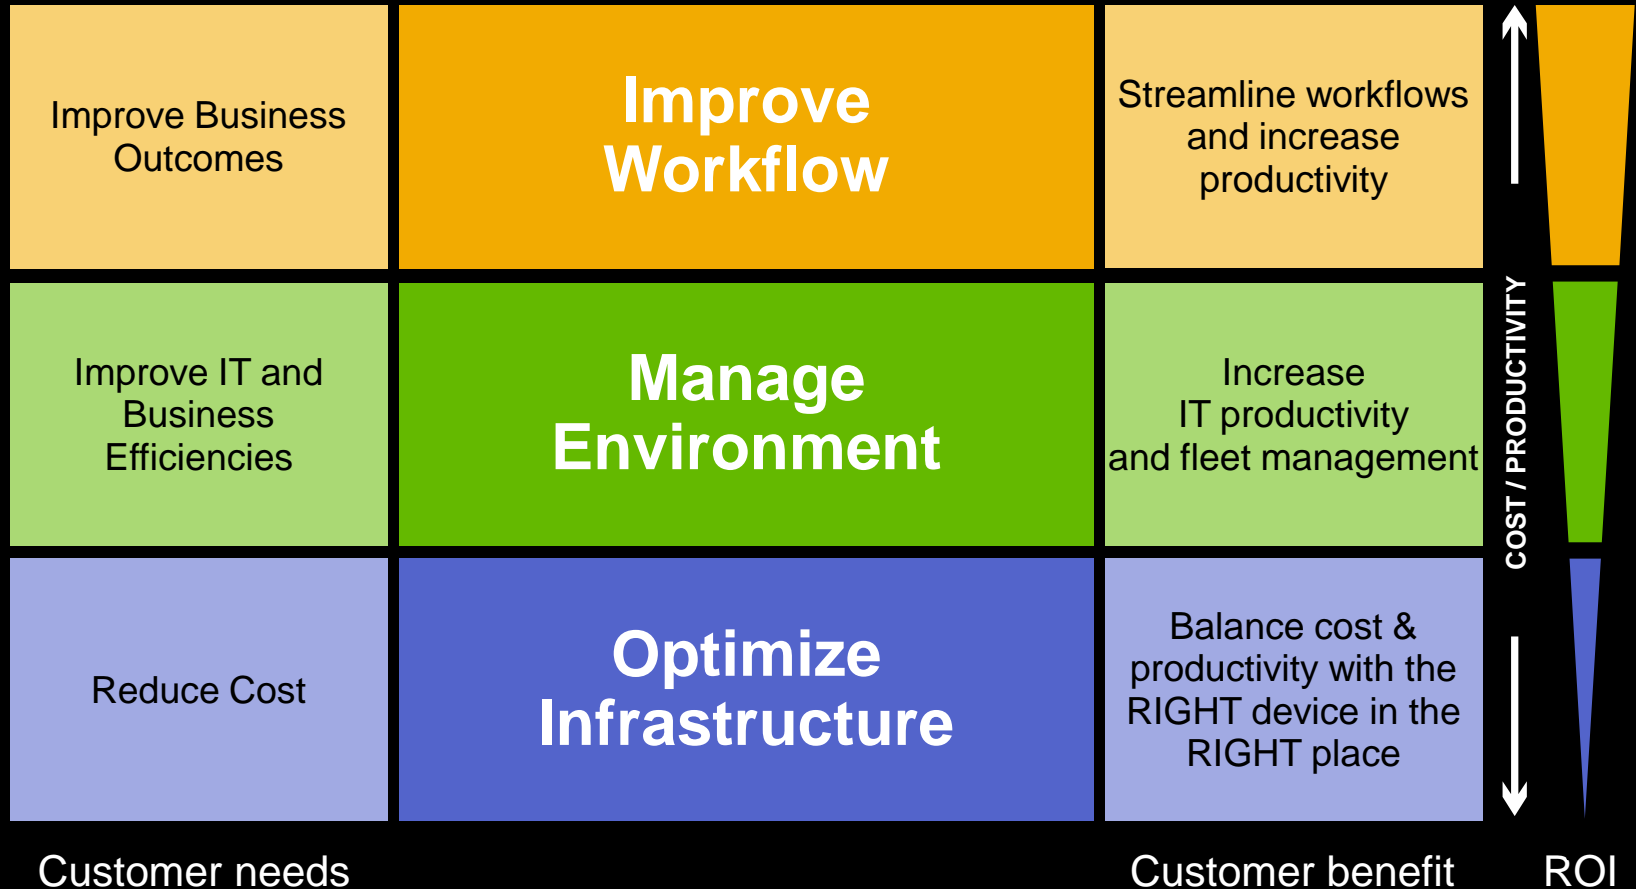

HP's response to our customers

Alternative Thinking About Printing