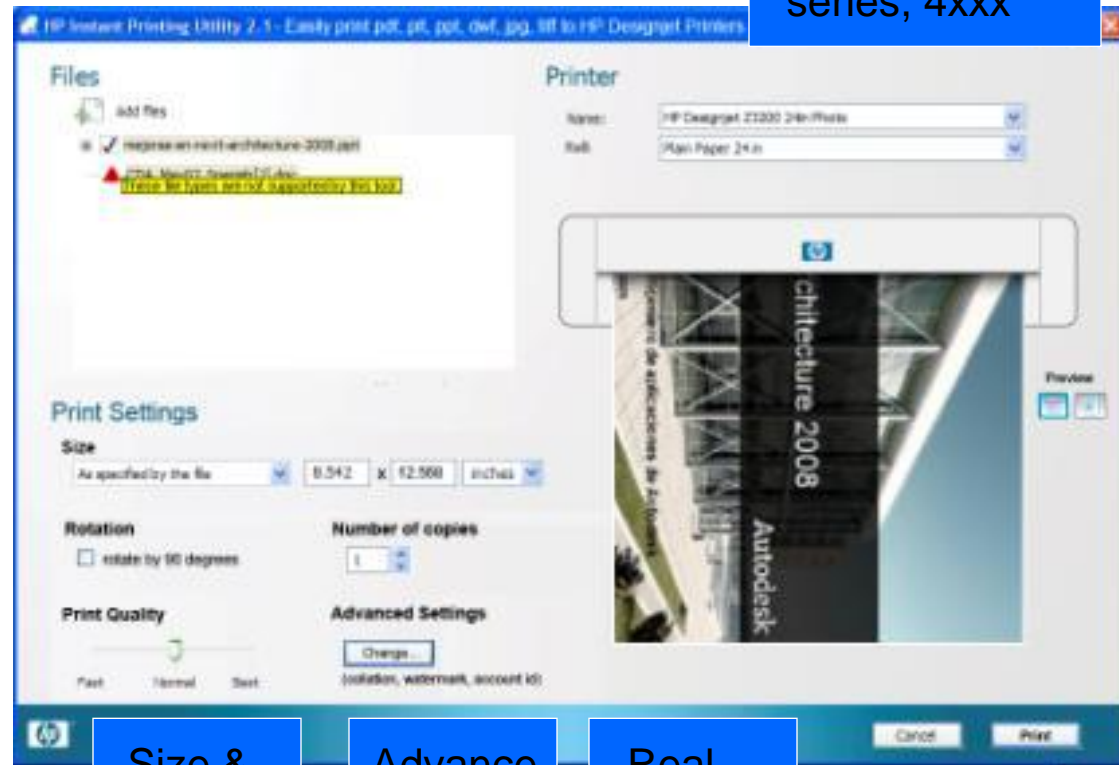

Print from **MS Office 2007** (Excel, Powerpoint, Word)

Print from **USB/DVD/Windows**

Print **Email Attachment** (Outlook)

Size & Rotation

Advanced settings

Real Preview

- Advanced settings: Watermark, Account ID, Collate
- Free downloadable, auto-update
- SW in EFIGS/Port/Cat/JP/Kor/Tr-Ch/Si-Ch/Rus